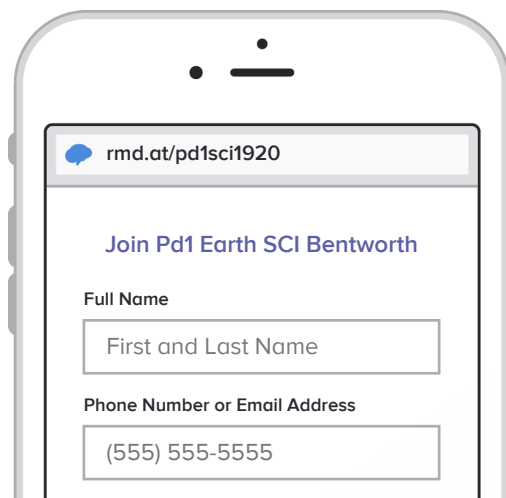

# Sign up for important updates from Mr. Smith.

Get information for **Bentworth Middle School** right on your phone—not on handouts.

Pick a way to receive messages for **Pd1 Earth SCI Bentworth**:

**A** If you have a smartphone, get push notifications.

On your iPhone or Android phone, open your web browser and go to the following link:

[rmd.at/pd1sci1920](https://rmd.at/pd1sci1920)

Follow the instructions to sign up for Remind. You'll be prompted to download the mobile app.