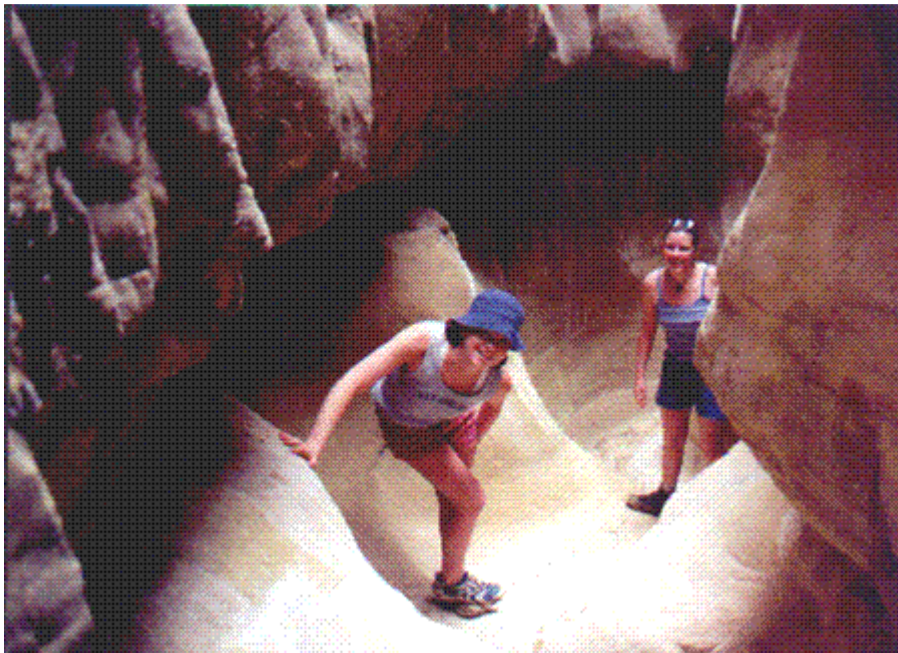

Science, Technology, & Engineering Club

1998 & 1999 Fieldtrip Photos

Tomsich Butte

San Rafael Swell

Goblin Valley
San Rafael Swell

The Chute
Muddy Creek in the San Rafael Swell

The Chute
Muddy Creek

Lindsay Slot Canyon
In the middle of The Chute

Homecoming Parade of 1998

Our theme was technology & engineering.