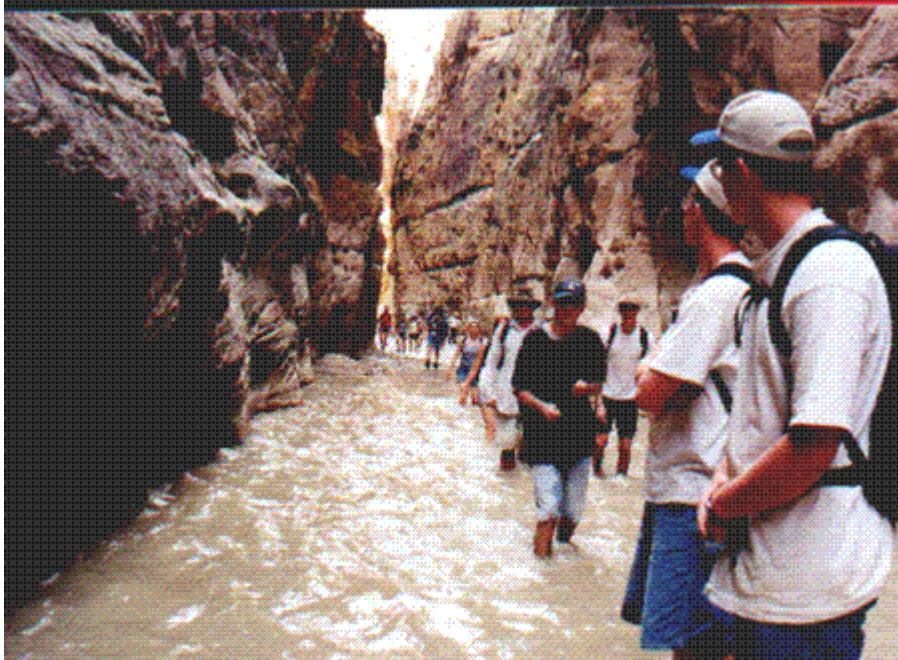

Science, Technology, & Engineering Club

1998 & 1999 Fieldtrip Photos

Tomsich Butte

San Rafael Swell

Goblin Valley
San Rafael Swell

The Chute
Muddy Creek in the San Rafael Swell

The Chute
Muddy Creek

Lindsay Slot Canyon
In the middle of The Chute

Homecoming Parade of 1998

Our theme was technology & engineering.