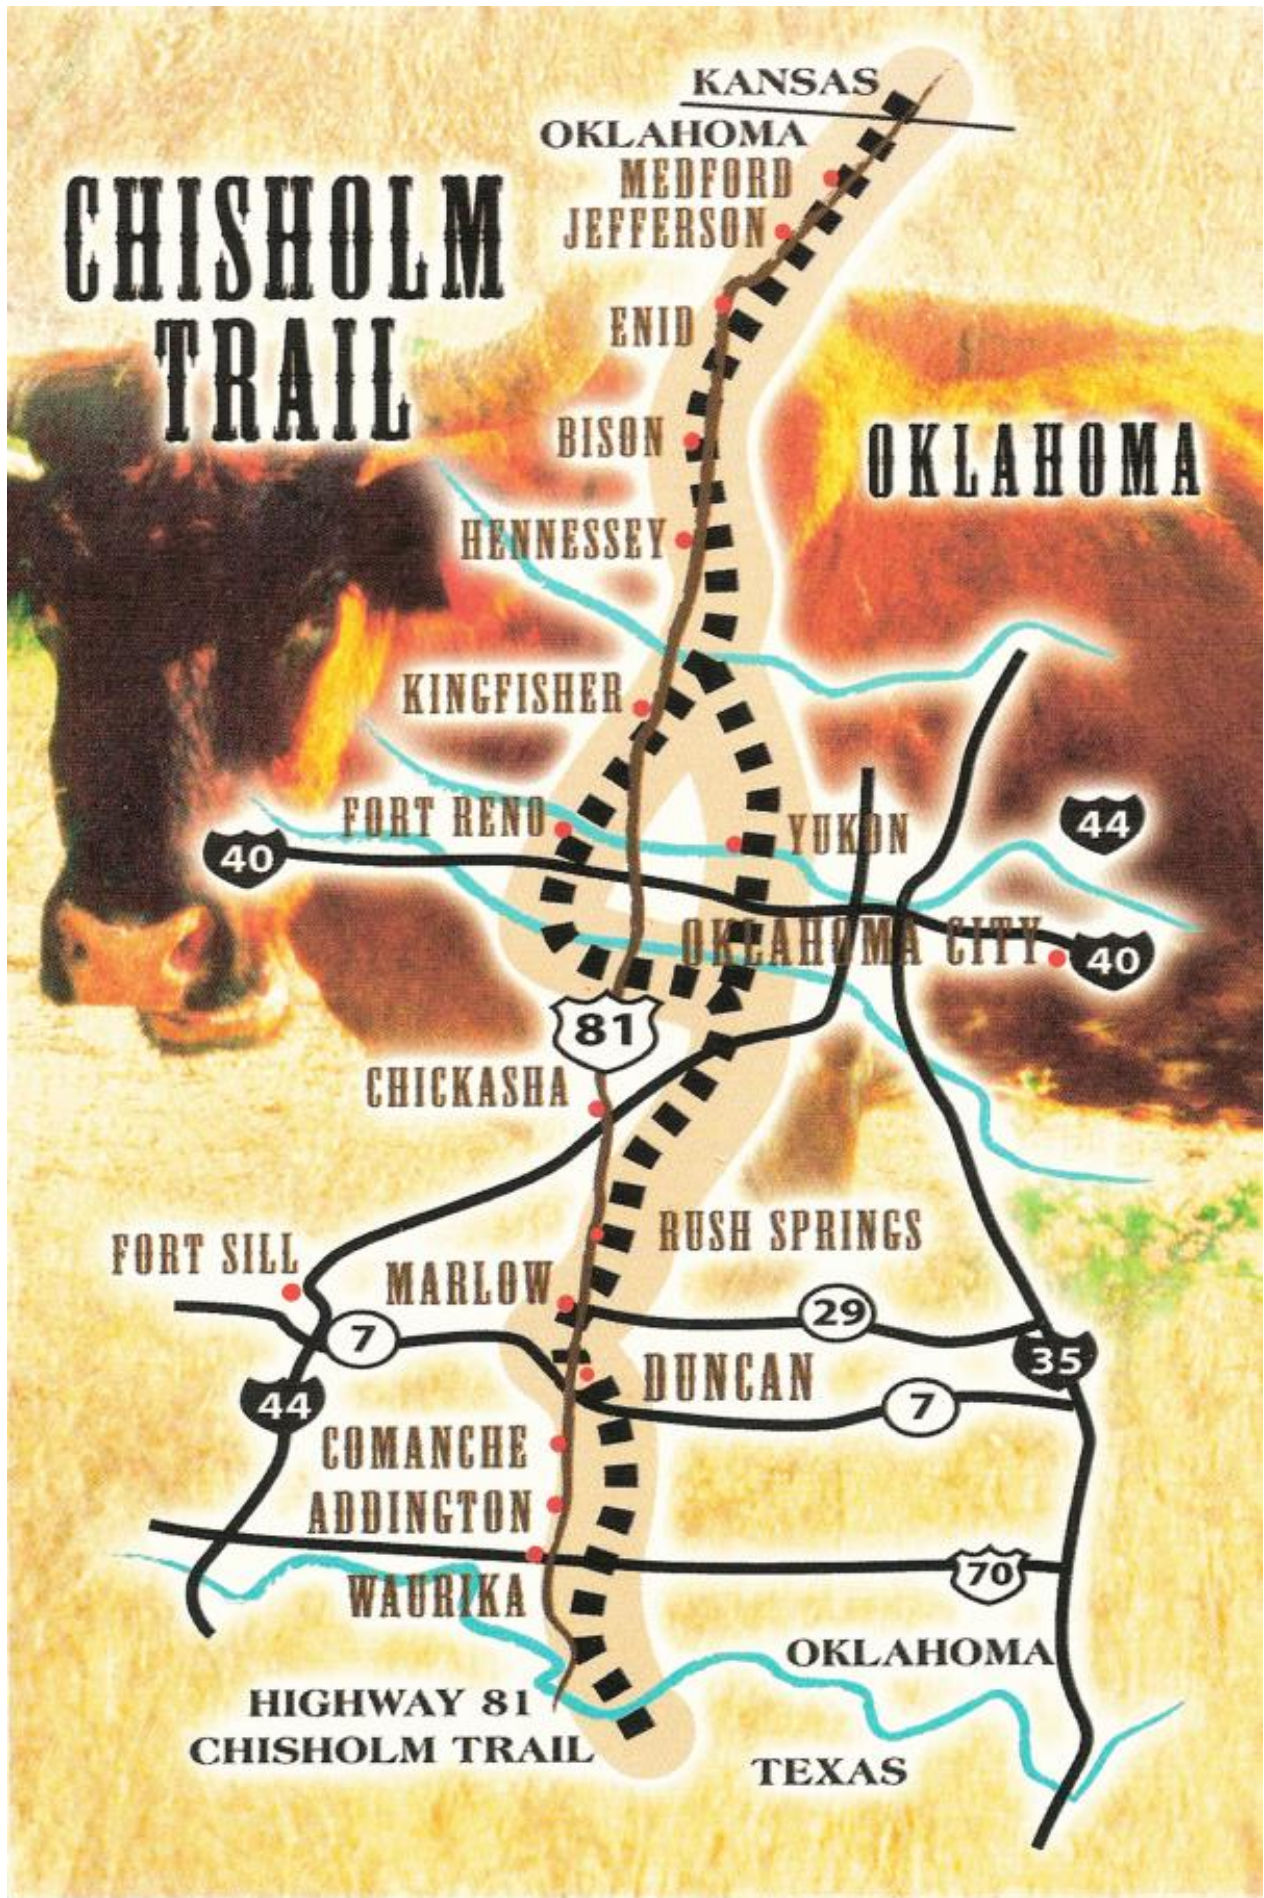

CHISHOLM TRAIL

HIGHWAY 81
CHISHOLM TRAIL

TEXAS